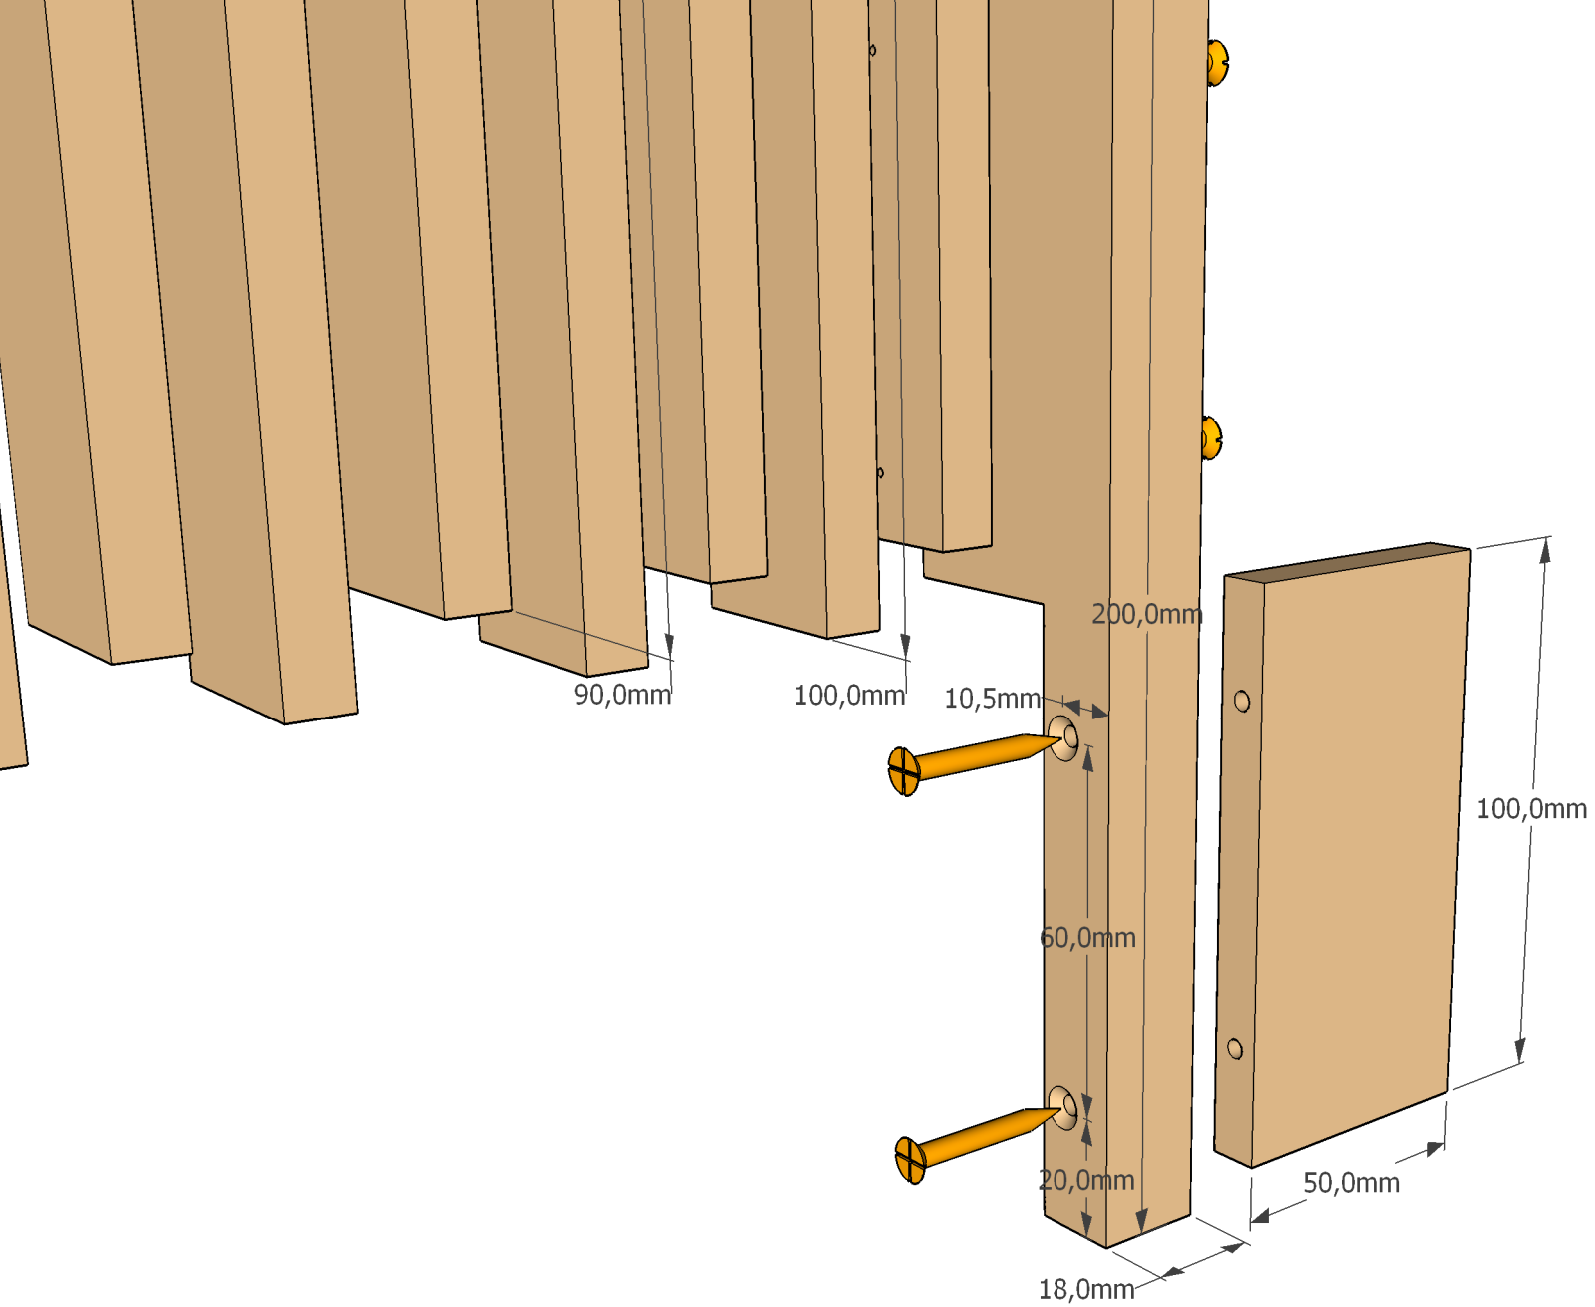

Box Joint Jig 1

Box Joint Jig 2

Box Joint Jig Views

Box Joint Jig Numbers

Box Joint Jig

Name	Length	Width	Quantity	Material
58	200 mm	45 mm	2	18mm Plywood
59	100 mm	50 mm	2	9mm Plywood
60	100 mm	30 mm	10	9mm Plywood
61	90 mm	30 mm	10	9mm Plywood