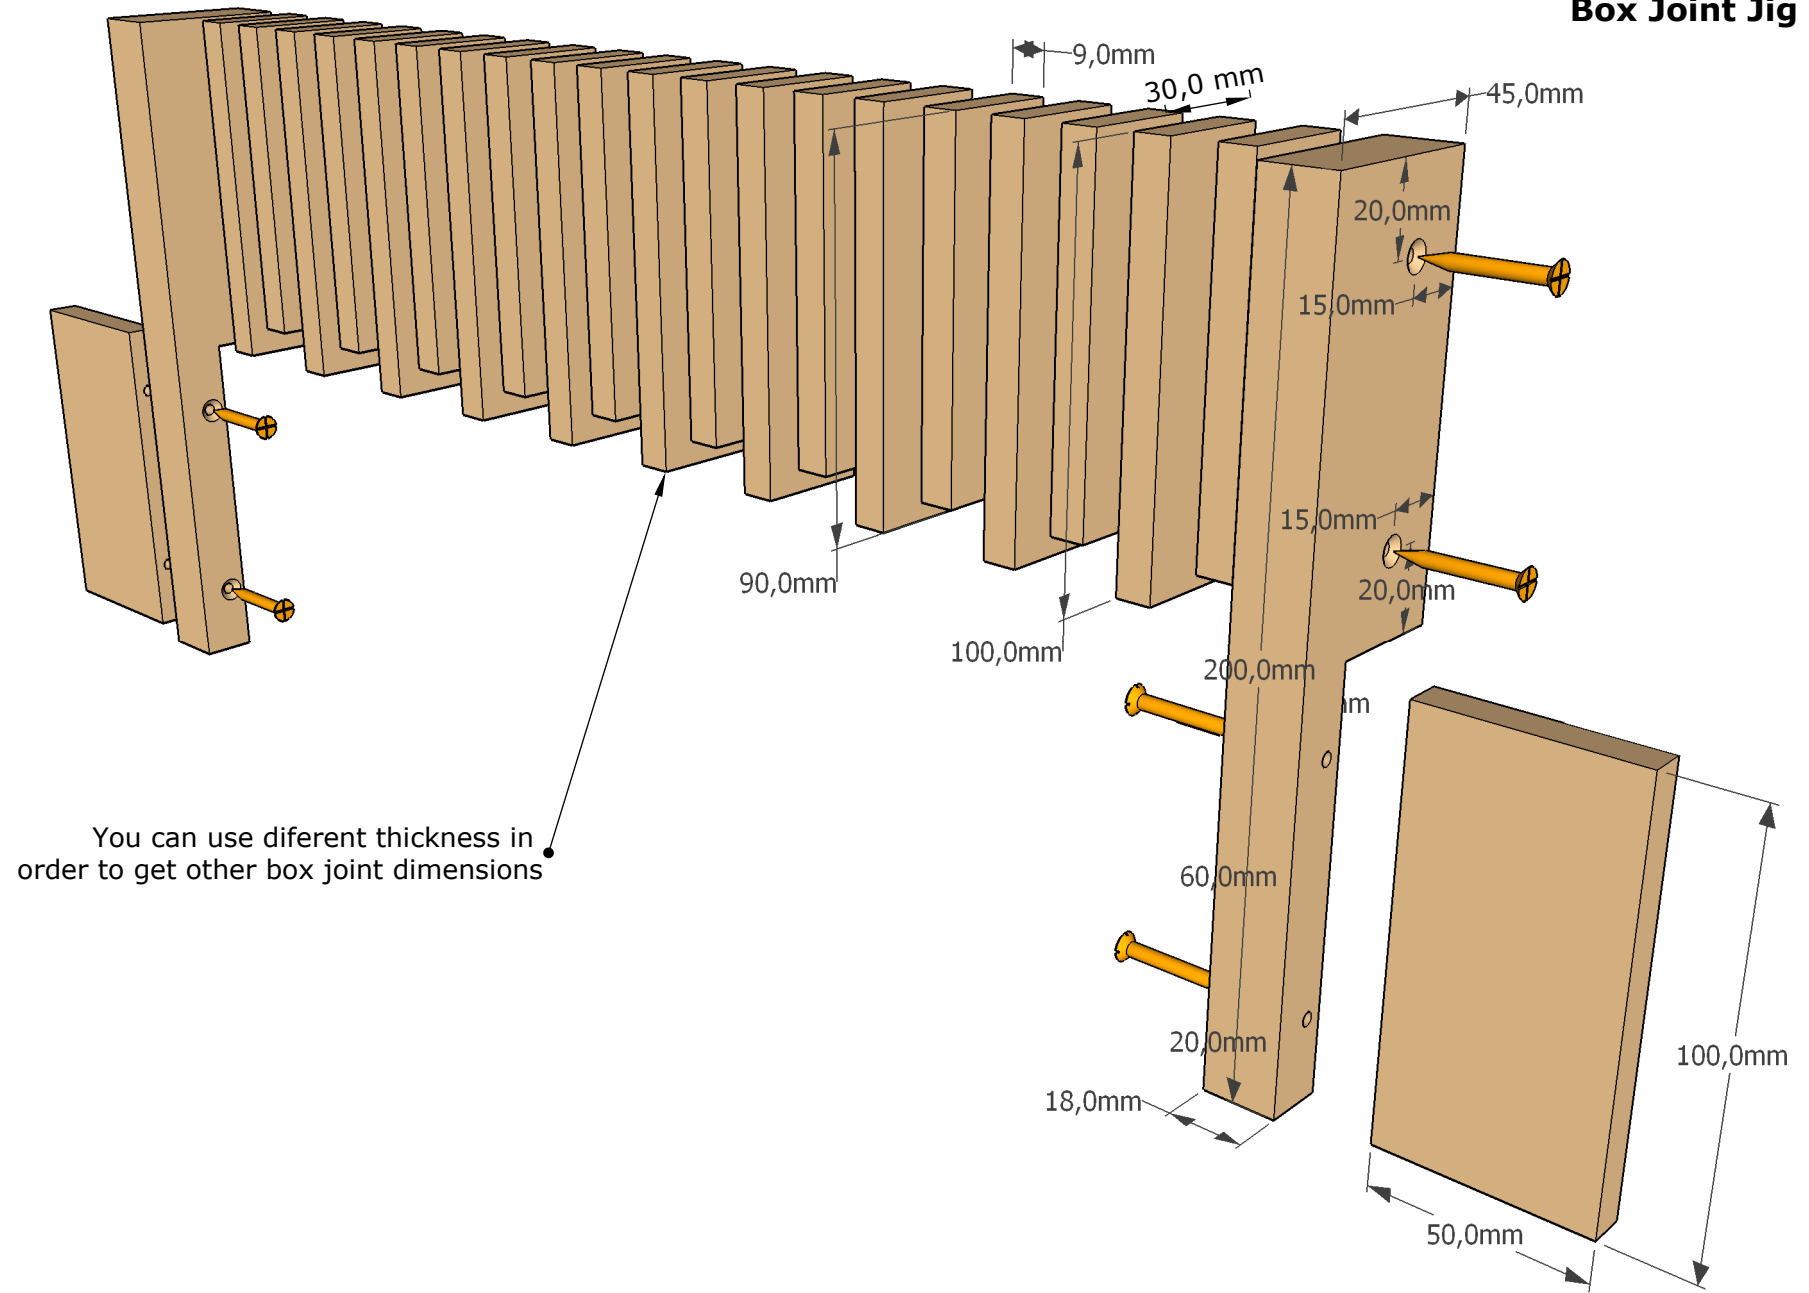

Box Joint Jig 1

Box Joint Jig 2

Box Joint Jig Views

Box Joint Jig Numbers

Box Joint Jig

Name	Length	Width	Quantity	Material
58	200 mm	45 mm	2	18mm Plywood
59	100 mm	50 mm	2	9mm Plywood
60	100 mm	30 mm	10	9mm Plywood
61	90 mm	30 mm	10	9mm Plywood