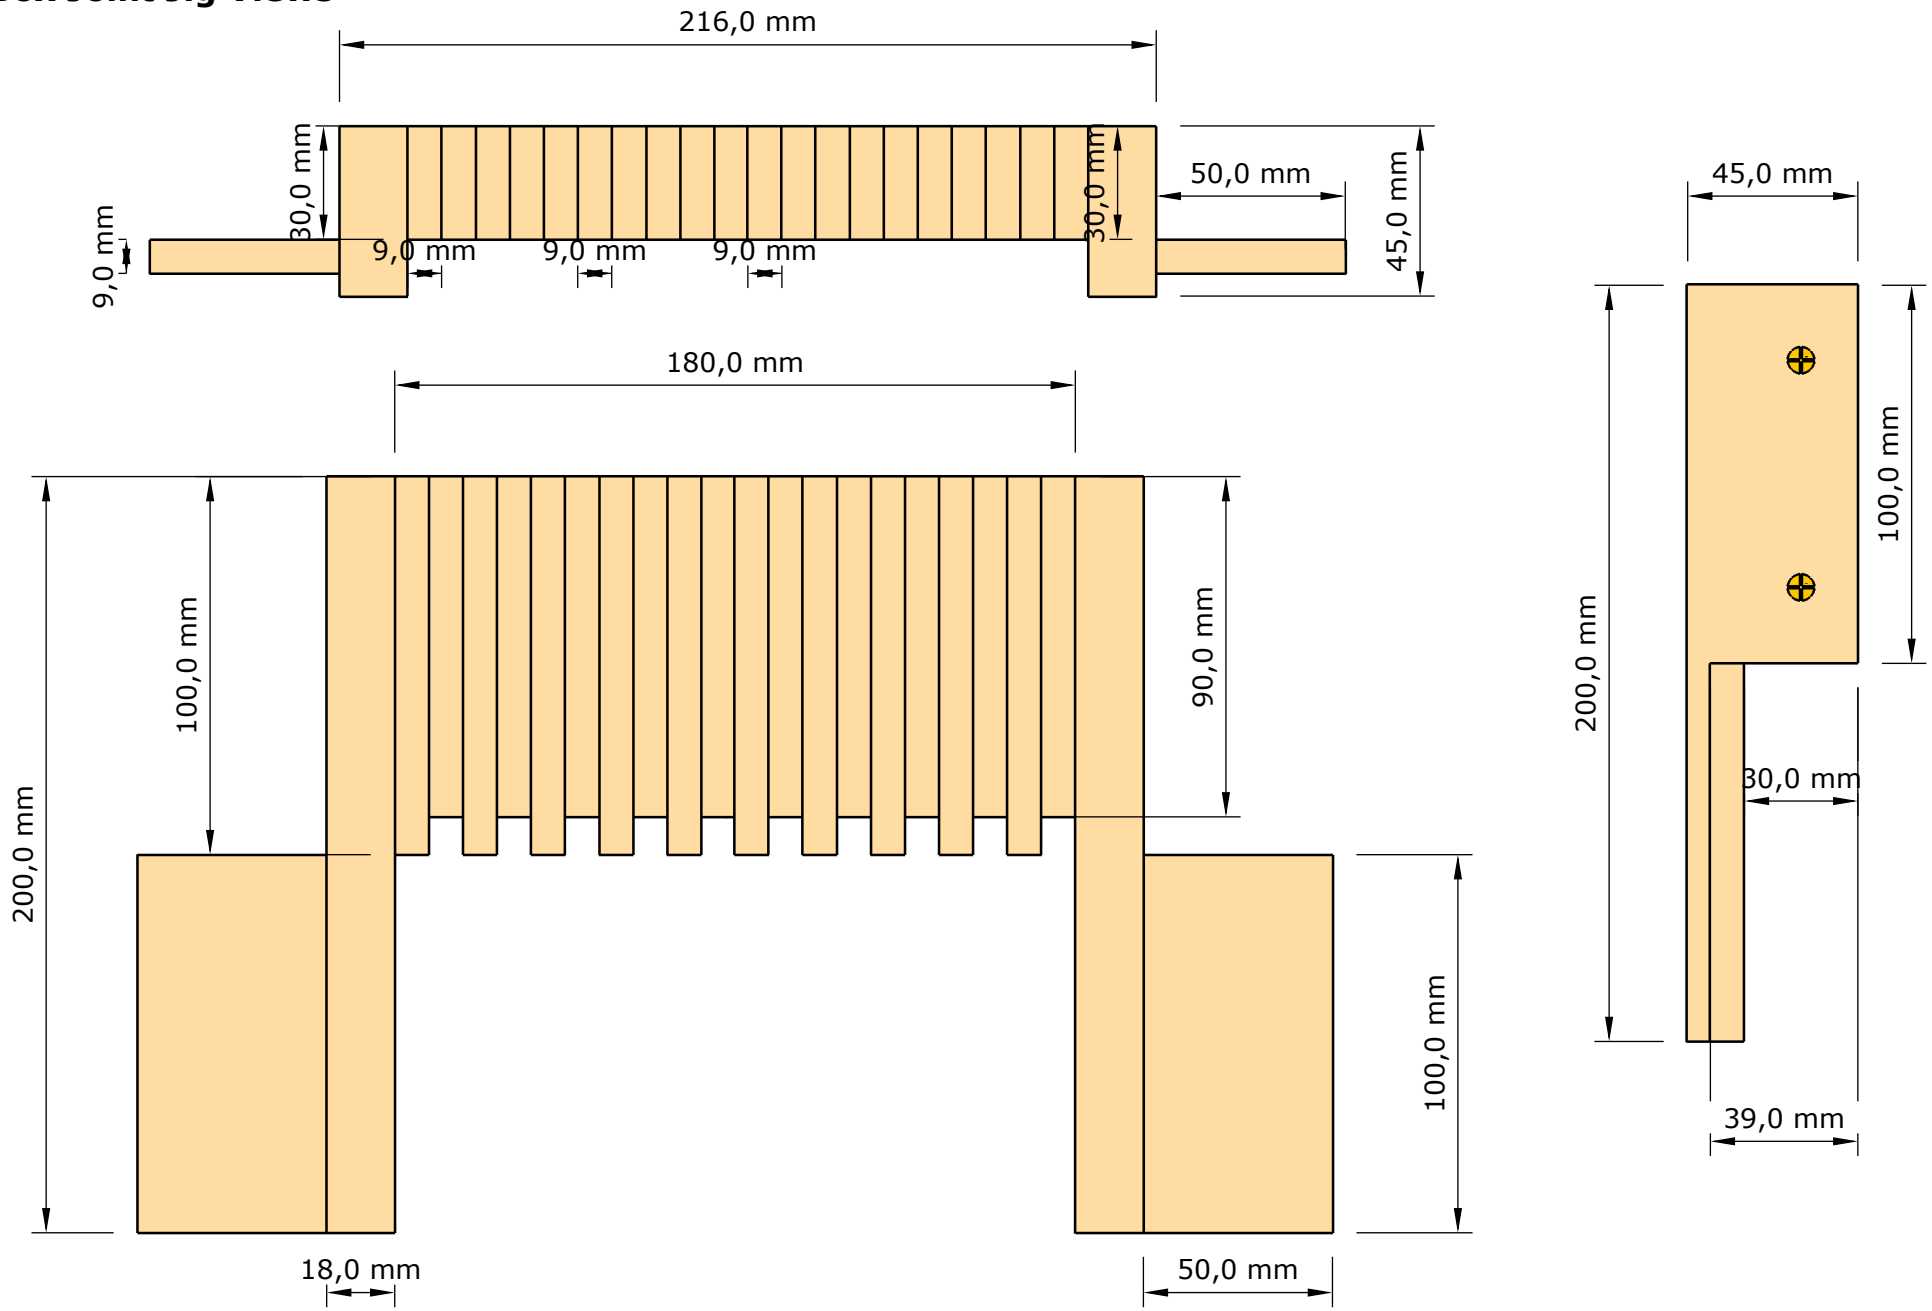

Box Joint Jig 1

Box Joint Jig 2

Box Joint Jig Views

Box Joint Jig Numbers

Box Joint Jig

Name	Length	Width	Quantity	Material
58	200 mm	45 mm	2	18mm Plywood
59	100 mm	50 mm	2	9mm Plywood
60	100 mm	30 mm	10	9mm Plywood
61	90 mm	30 mm	10	9mm Plywood